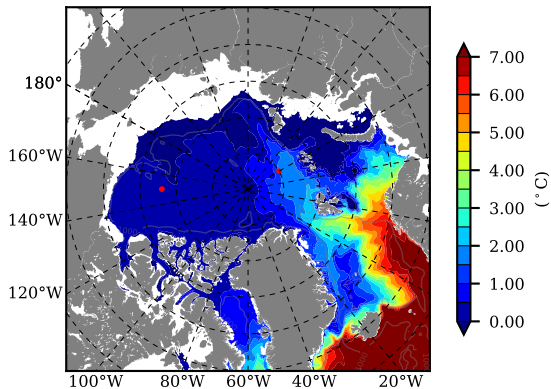

BCTGE28ERA5SC1 AW Max Temp over 1995

AW Max Temp from PHC 3.0

BCTGE28ERA5SC1 AW Max Temp depth

AW Max Temp depth from PHC 3.0