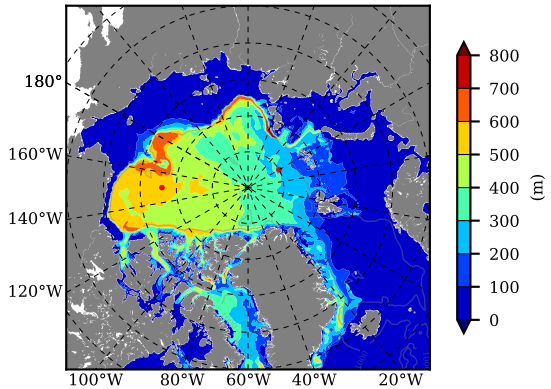

BCTGE28ERA5SC1 AW Max Temp over 1995

AW Max Temp from PHC 3.0

BCTGE28ERA5SC1 AW Max Temp depth

AW Max Temp depth from PHC 3.0