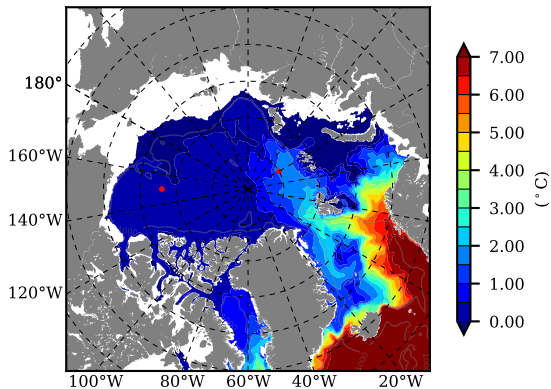

BCTGE28ERA5SC1 AW Max Temp over 1996

AW Max Temp from PHC 3.0

BCTGE28ERA5SC1 AW Max Temp depth

AW Max Temp depth from PHC 3.0