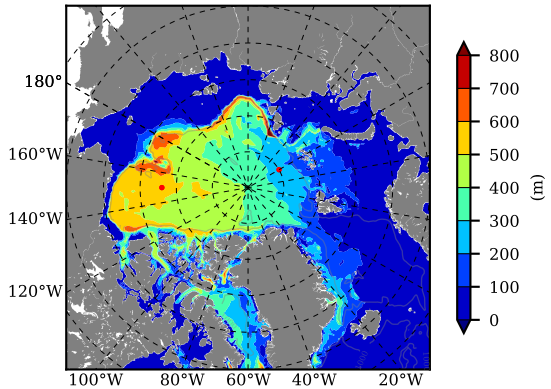

BCTGE28ERA5SC1 AW Max Temp over 1996

AW Max Temp from PHC 3.0

BCTGE28ERA5SC1 AW Max Temp depth

AW Max Temp depth from PHC 3.0