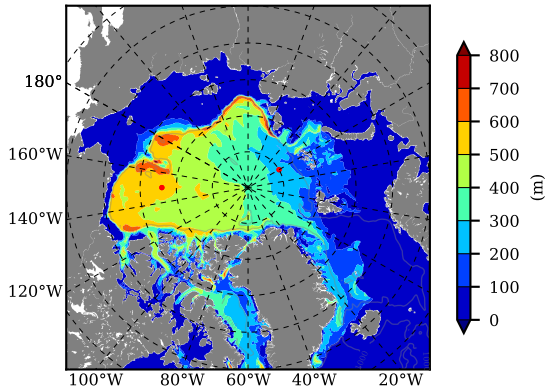

BCTGE28ERA5SC1 AW Max Temp over 1997

AW Max Temp from PHC 3.0

BCTGE28ERA5SC1 AW Max Temp depth

AW Max Temp depth from PHC 3.0