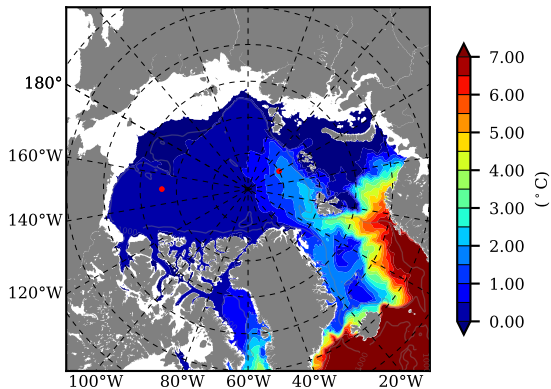

BCTGE28ERA5SC1 AW Max Temp over 1997

AW Max Temp from PHC 3.0

BCTGE28ERA5SC1 AW Max Temp depth

AW Max Temp depth from PHC 3.0