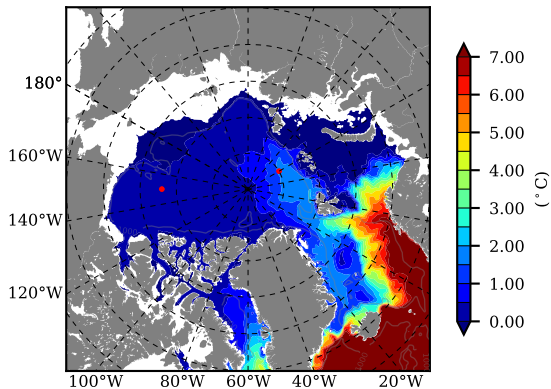

BCTGE28ERA5SC1 AW Max Temp over 1998

AW Max Temp from PHC 3.0

BCTGE28ERA5SC1 AW Max Temp depth

AW Max Temp depth from PHC 3.0