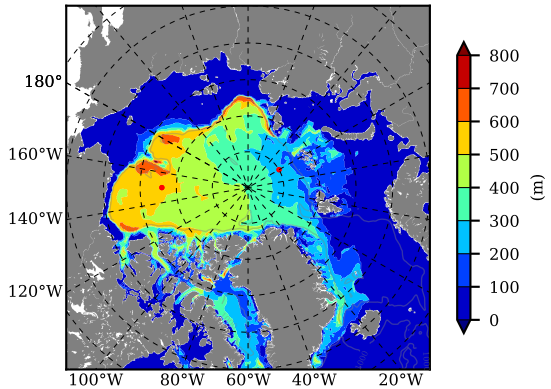

BCTGE28ERA5SC1 AW Max Temp over 1998

AW Max Temp from PHC 3.0

BCTGE28ERA5SC1 AW Max Temp depth

AW Max Temp depth from PHC 3.0