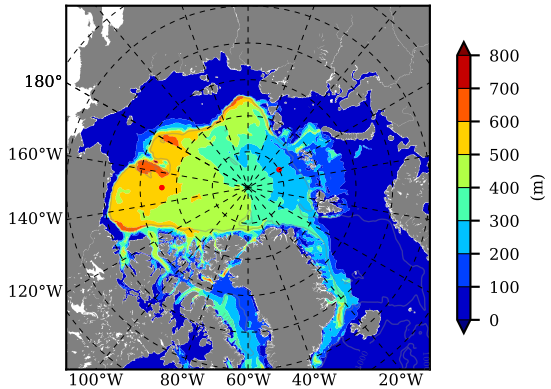

BCTGE28ERA5SC1 AW Max Temp over 1999

AW Max Temp from PHC 3.0

BCTGE28ERA5SC1 AW Max Temp depth

AW Max Temp depth from PHC 3.0