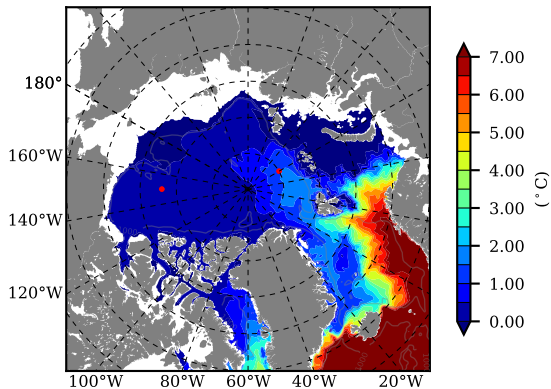

BCTGE28ERA5SC1 AW Max Temp over 1999

AW Max Temp from PHC 3.0

BCTGE28ERA5SC1 AW Max Temp depth

AW Max Temp depth from PHC 3.0