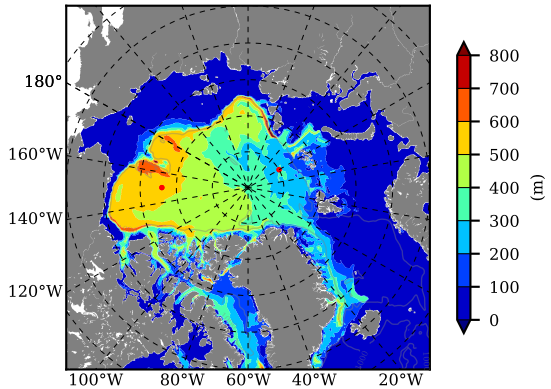

BCTGE28ERA5SC1 AW Max Temp over 2000

AW Max Temp from PHC 3.0

BCTGE28ERA5SC1 AW Max Temp depth

AW Max Temp depth from PHC 3.0