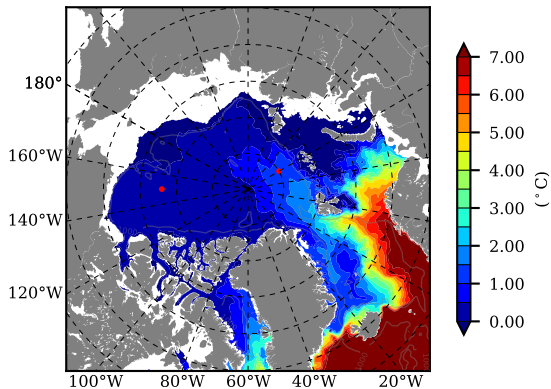

BCTGE28ERA5SC1 AW Max Temp over 2000

AW Max Temp from PHC 3.0

BCTGE28ERA5SC1 AW Max Temp depth

AW Max Temp depth from PHC 3.0