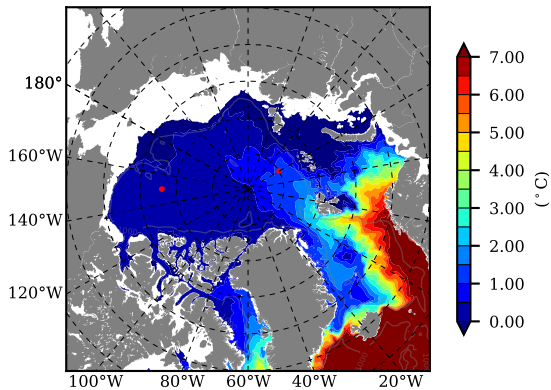

BCTGE28ERA5SC1 AW Max Temp over 2001

AW Max Temp from PHC 3.0

BCTGE28ERA5SC1 AW Max Temp depth

AW Max Temp depth from PHC 3.0