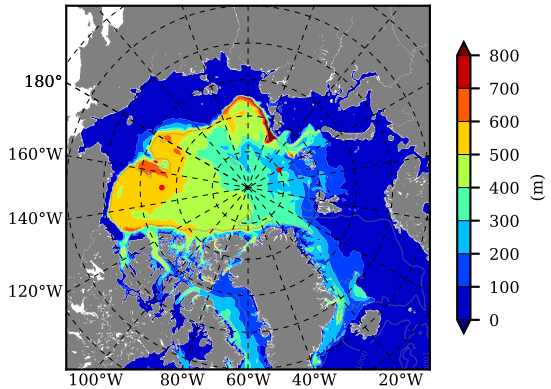

BCTGE28ERA5SC1 AW Max Temp over 2001

AW Max Temp from PHC 3.0

BCTGE28ERA5SC1 AW Max Temp depth

AW Max Temp depth from PHC 3.0