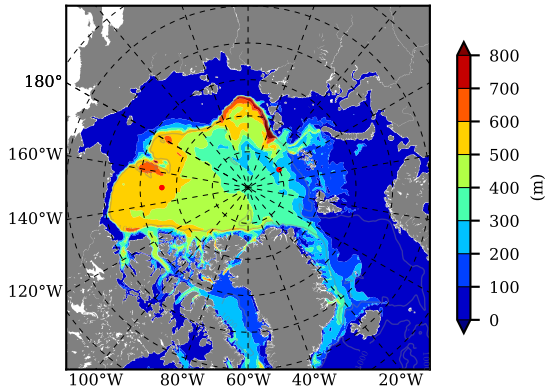

BCTGE28ERA5SC1 AW Max Temp over 2002

AW Max Temp from PHC 3.0

BCTGE28ERA5SC1 AW Max Temp depth

AW Max Temp depth from PHC 3.0