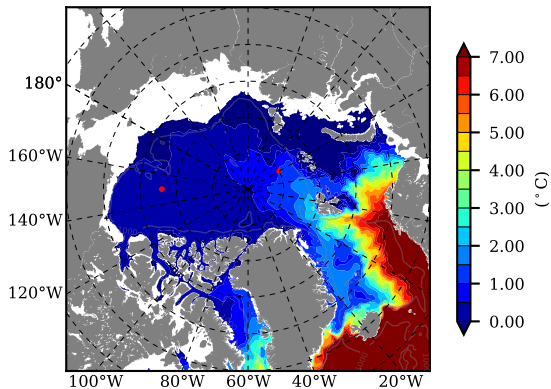

BCTGE28ERA5SC1 AW Max Temp over 2002

AW Max Temp from PHC 3.0

BCTGE28ERA5SC1 AW Max Temp depth

AW Max Temp depth from PHC 3.0