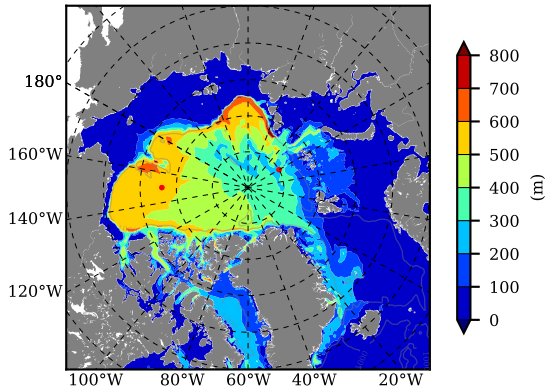

BCTGE28ERA5SC1 AW Max Temp over 2003

AW Max Temp from PHC 3.0

BCTGE28ERA5SC1 AW Max Temp depth

AW Max Temp depth from PHC 3.0