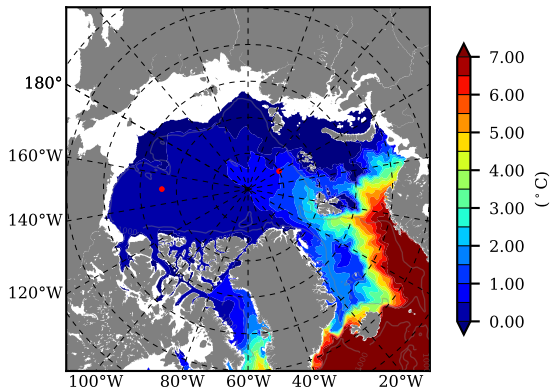

BCTGE28ERA5SC1 AW Max Temp over 2003

AW Max Temp from PHC 3.0

BCTGE28ERA5SC1 AW Max Temp depth

AW Max Temp depth from PHC 3.0