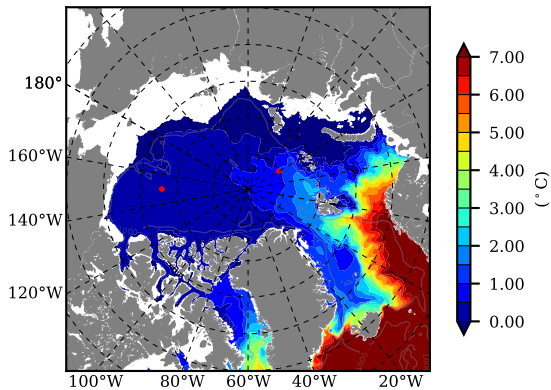

BCTGE28ERA5SC1 AW Max Temp over 2004

AW Max Temp from PHC 3.0

BCTGE28ERA5SC1 AW Max Temp depth

AW Max Temp depth from PHC 3.0