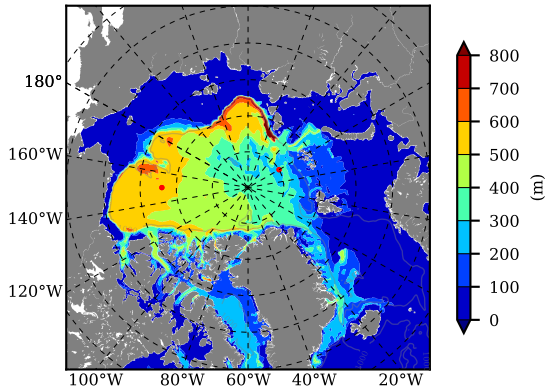

BCTGE28ERA5SC1 AW Max Temp over 2004

AW Max Temp from PHC 3.0

BCTGE28ERA5SC1 AW Max Temp depth

AW Max Temp depth from PHC 3.0