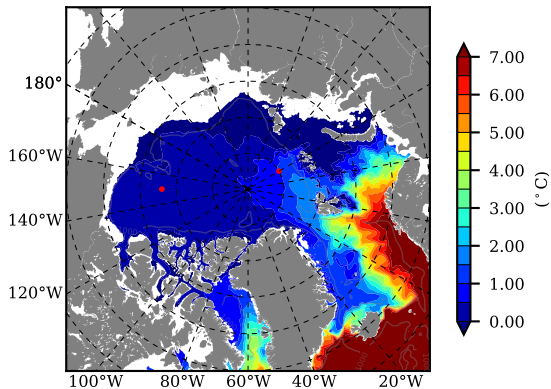

BCTGE28ERA5SC1 AW Max Temp over 2005

AW Max Temp from PHC 3.0

BCTGE28ERA5SC1 AW Max Temp depth

AW Max Temp depth from PHC 3.0