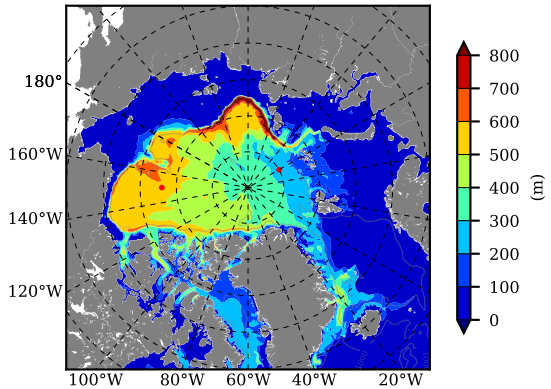

BCTGE28ERA5SC1 AW Max Temp over 2005

AW Max Temp from PHC 3.0

BCTGE28ERA5SC1 AW Max Temp depth

AW Max Temp depth from PHC 3.0