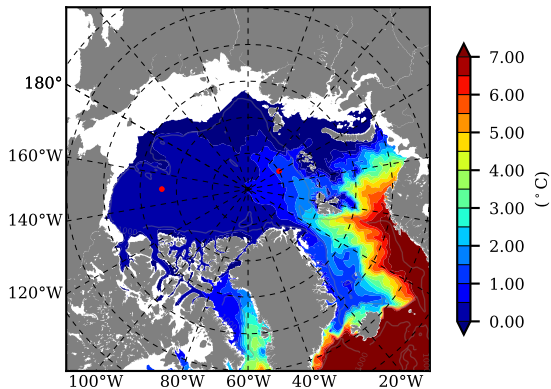

BCTGE28ERA5SC1 AW Max Temp over 2006

AW Max Temp from PHC 3.0

BCTGE28ERA5SC1 AW Max Temp depth

AW Max Temp depth from PHC 3.0