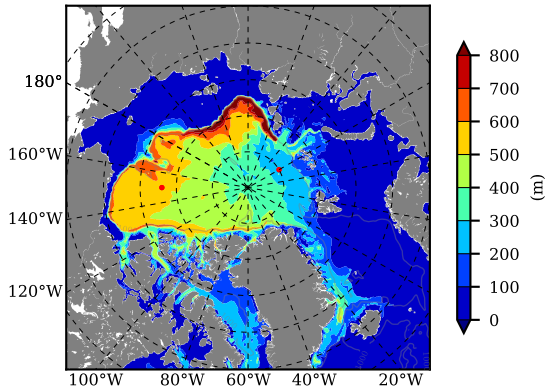

BCTGE28ERA5SC1 AW Max Temp over 2006

AW Max Temp from PHC 3.0

BCTGE28ERA5SC1 AW Max Temp depth

AW Max Temp depth from PHC 3.0