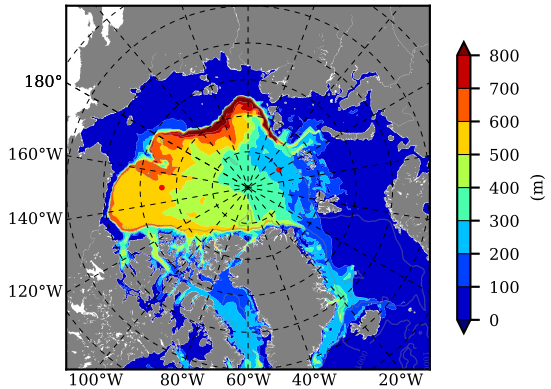

BCTGE28ERA5SC1 AW Max Temp over 2007

AW Max Temp from PHC 3.0

BCTGE28ERA5SC1 AW Max Temp depth

AW Max Temp depth from PHC 3.0