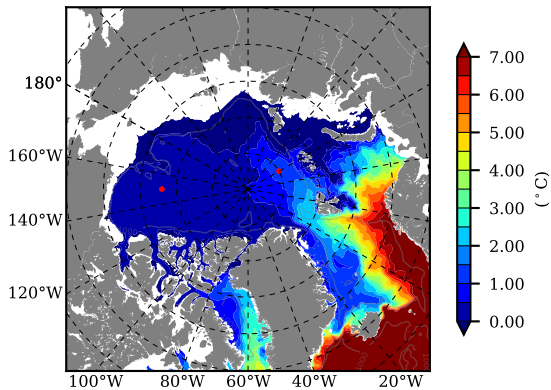

BCTGE28ERA5SC1 AW Max Temp over 2007

AW Max Temp from PHC 3.0

BCTGE28ERA5SC1 AW Max Temp depth

AW Max Temp depth from PHC 3.0