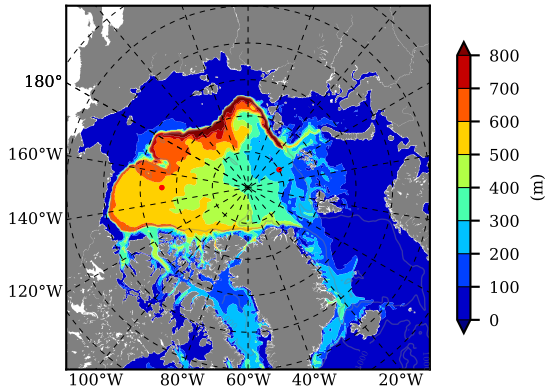

BCTGE28ERA5SC1 AW Max Temp over 2008

AW Max Temp from PHC 3.0

BCTGE28ERA5SC1 AW Max Temp depth

AW Max Temp depth from PHC 3.0