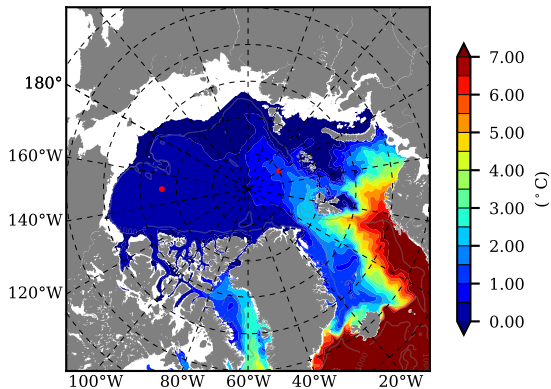

BCTGE28ERA5SC1 AW Max Temp over 2008

AW Max Temp from PHC 3.0

BCTGE28ERA5SC1 AW Max Temp depth

AW Max Temp depth from PHC 3.0