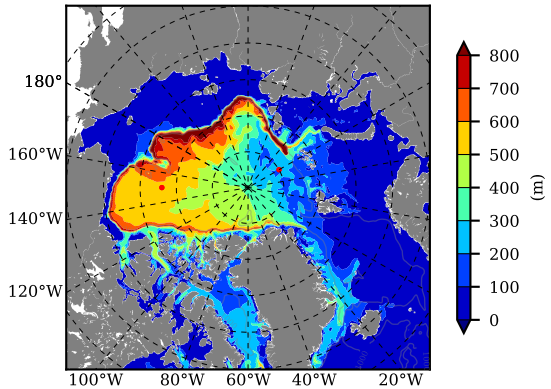

BCTGE28ERA5SC1 AW Max Temp over 2009

AW Max Temp from PHC 3.0

BCTGE28ERA5SC1 AW Max Temp depth

AW Max Temp depth from PHC 3.0