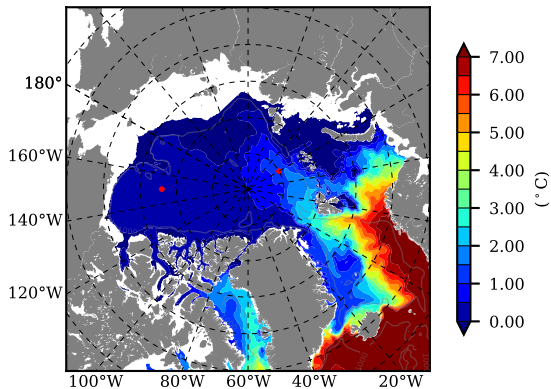

BCTGE28ERA5SC1 AW Max Temp over 2009

AW Max Temp from PHC 3.0

BCTGE28ERA5SC1 AW Max Temp depth

AW Max Temp depth from PHC 3.0