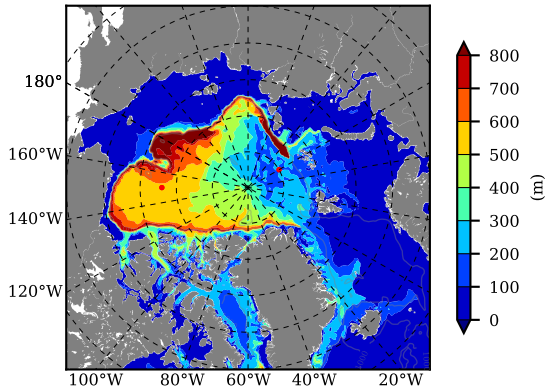

BCTGE28ERA5SC1 AW Max Temp over 2011

AW Max Temp from PHC 3.0

BCTGE28ERA5SC1 AW Max Temp depth

AW Max Temp depth from PHC 3.0