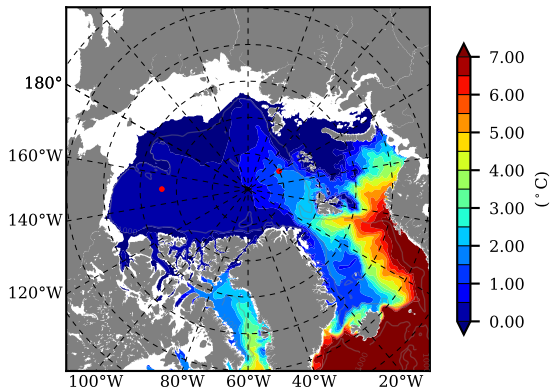

BCTGE28ERA5SC1 AW Max Temp over 2011

AW Max Temp from PHC 3.0

BCTGE28ERA5SC1 AW Max Temp depth

AW Max Temp depth from PHC 3.0