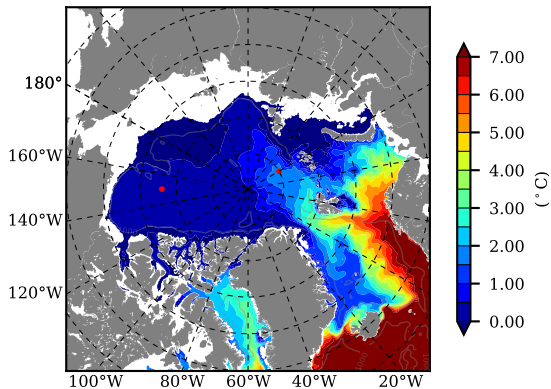

BCTGE28ERA5SC1 AW Max Temp over 2012

AW Max Temp from PHC 3.0

BCTGE28ERA5SC1 AW Max Temp depth

AW Max Temp depth from PHC 3.0