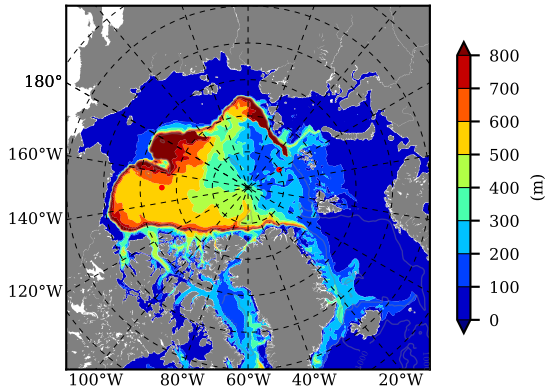

BCTGE28ERA5SC1 AW Max Temp over 2012

AW Max Temp from PHC 3.0

BCTGE28ERA5SC1 AW Max Temp depth

AW Max Temp depth from PHC 3.0