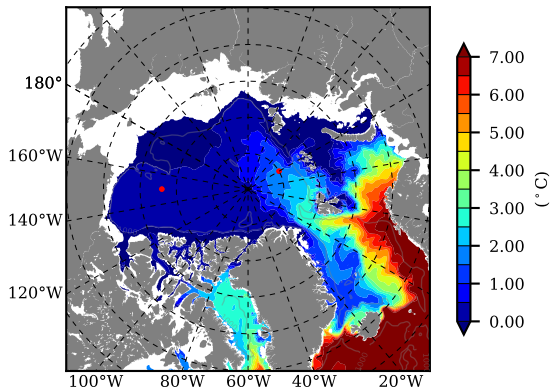

BCTGE28ERA5SC1 AW Max Temp over 2013

AW Max Temp from PHC 3.0

BCTGE28ERA5SC1 AW Max Temp depth

AW Max Temp depth from PHC 3.0