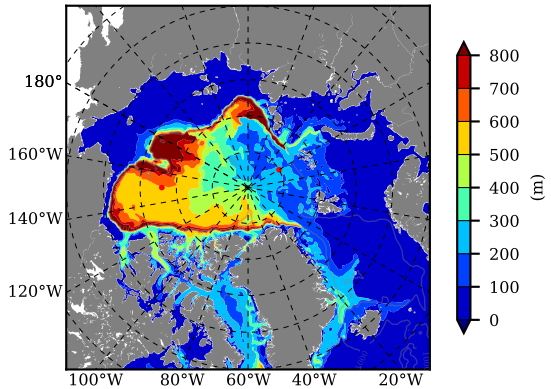

BCTGE28ERA5SC1 AW Max Temp over 2013

AW Max Temp from PHC 3.0

BCTGE28ERA5SC1 AW Max Temp depth

AW Max Temp depth from PHC 3.0