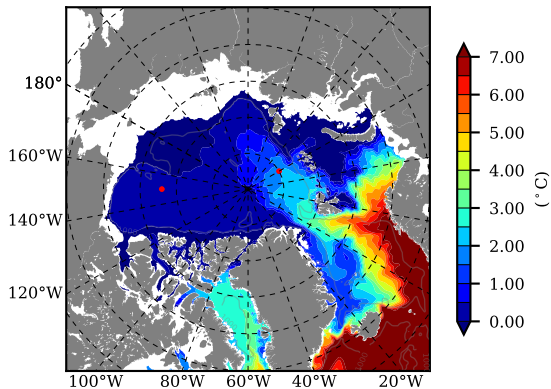

BCTGE28ERA5SC1 AW Max Temp over 2014

AW Max Temp from PHC 3.0

BCTGE28ERA5SC1 AW Max Temp depth

AW Max Temp depth from PHC 3.0