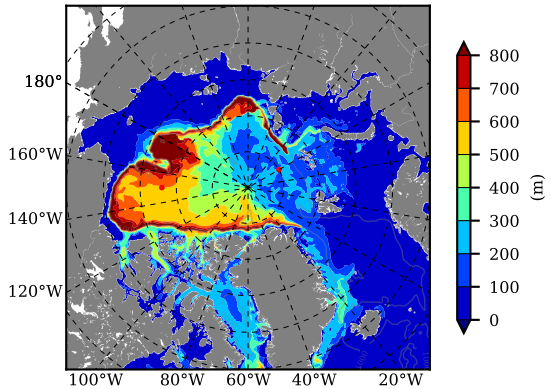

BCTGE28ERA5SC1 AW Max Temp over 2014

AW Max Temp from PHC 3.0

BCTGE28ERA5SC1 AW Max Temp depth

AW Max Temp depth from PHC 3.0