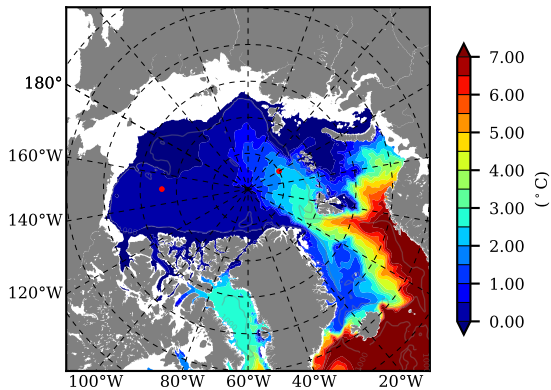

BCTGE28ERA5SC1 AW Max Temp over 2015

AW Max Temp from PHC 3.0

BCTGE28ERA5SC1 AW Max Temp depth

AW Max Temp depth from PHC 3.0