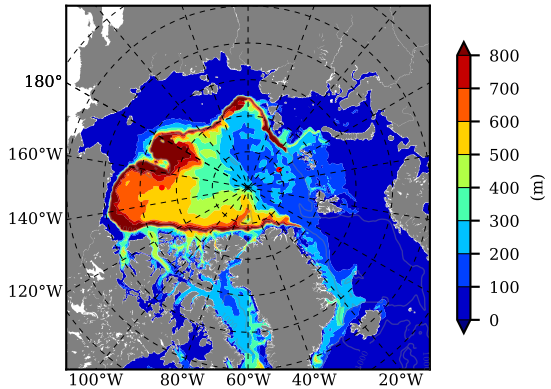

BCTGE28ERA5SC1 AW Max Temp over 2015

AW Max Temp from PHC 3.0

BCTGE28ERA5SC1 AW Max Temp depth

AW Max Temp depth from PHC 3.0