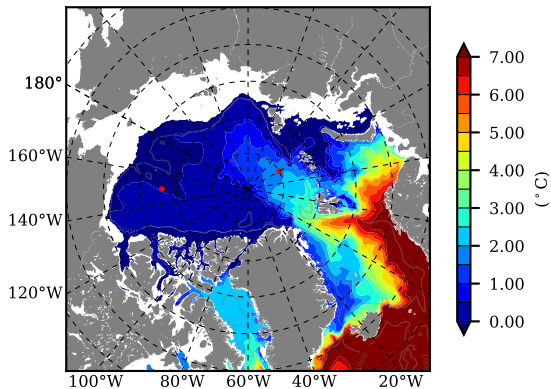

BCTGE28ERA5SC1 AW Max Temp over 2016

AW Max Temp from PHC 3.0

BCTGE28ERA5SC1 AW Max Temp depth

AW Max Temp depth from PHC 3.0