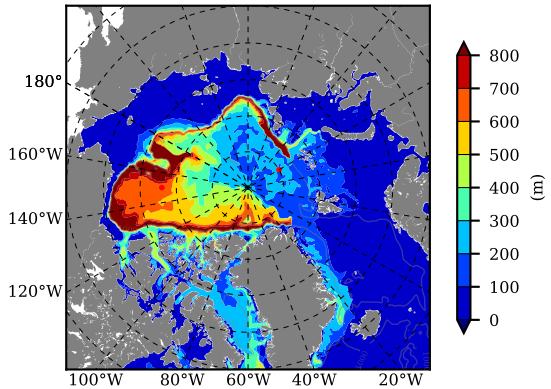

BCTGE28ERA5SC1 AW Max Temp over 2016

AW Max Temp from PHC 3.0

BCTGE28ERA5SC1 AW Max Temp depth

AW Max Temp depth from PHC 3.0