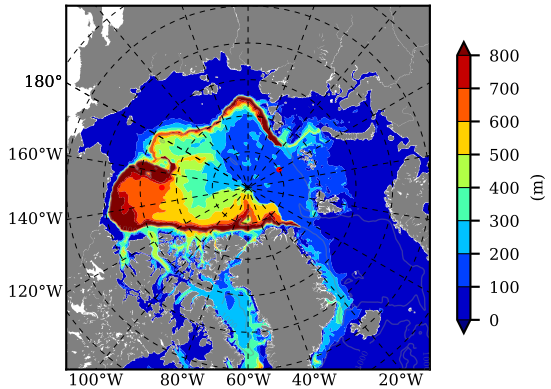

BCTGE28ERA5SC1 AW Max Temp over
2017

AW Max Temp from
PHC 3.0

BCTGE28ERA5SC1 AW Max Temp depth

AW Max Temp depth from
PHC 3.0