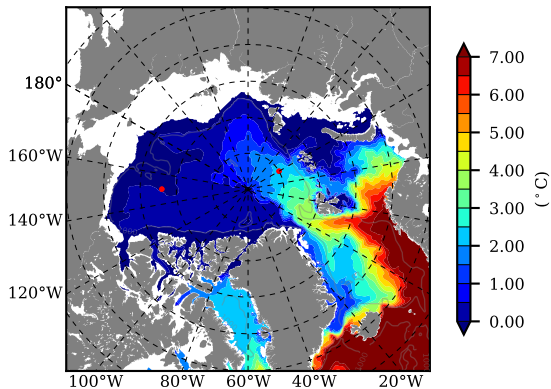

BCTGE28ERA5SC1 AW Max Temp over
2017

AW Max Temp from
PHC 3.0

BCTGE28ERA5SC1 AW Max Temp depth

AW Max Temp depth from
PHC 3.0