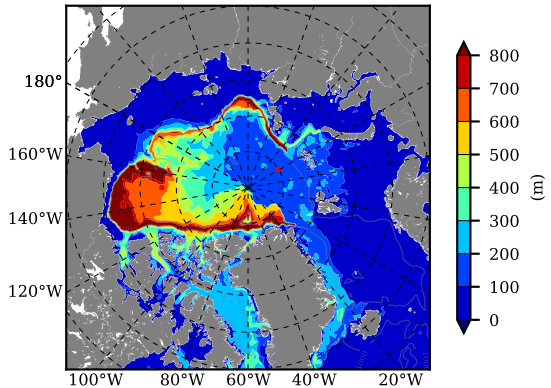

BCTGE28ERA5SC1 AW Max Temp over 2018

AW Max Temp from PHC 3.0

BCTGE28ERA5SC1 AW Max Temp depth

AW Max Temp depth from PHC 3.0