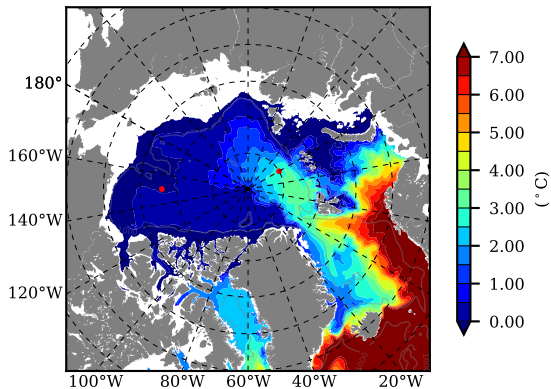

BCTGE28ERA5SC1 AW Max Temp over 2018

AW Max Temp from PHC 3.0

BCTGE28ERA5SC1 AW Max Temp depth

AW Max Temp depth from PHC 3.0