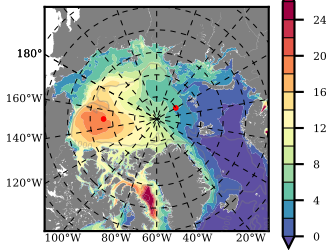

BCTGE28ERA5SC1 mean FWC (m) over 1979

Mean FWC (m) from BG Obs Sys. (Proshutinsky et al. GRL2018) over year 2003-2017

Mean FWC (m) from Init State

BCTGE28ERA5SC1 mean SSH anomaly

Mean DOT from Armitage et al. 2017 2003-2014