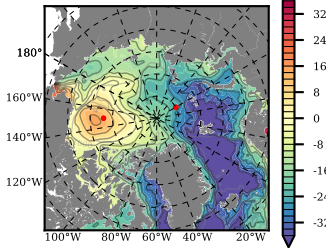

BCTGE28ERA5SC1 mean FWC (m) over 1979

Mean FWC (m) from BG Obs Sys. (Proshutinsky et al. GRL2018) over year 2003-2017

Mean FWC (m) from Init State

BCTGE28ERA5SC1 mean SSH anomaly

Mean DOT from Armitage et al. 2017 2003-2014