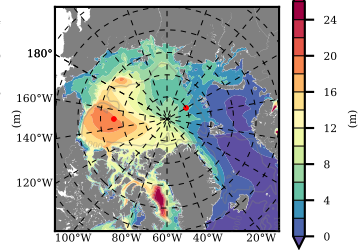

BCTGE28ERA5SC1 mean FWC (m) over 1979

Mean FWC (m) from BG Obs Sys. (Proshutinsky et al. GRL2018) over year 2003-2017

Mean FWC (m) from Init State

BCTGE28ERA5SC1 mean SSH anomaly

Mean DOT from Armitage et al. 2017 2003-2014