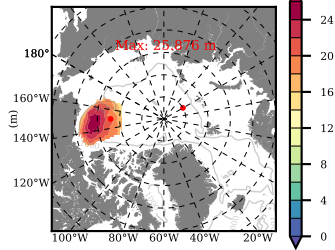

BCTGE28ERA5SC1 mean FWC (m) over 1979

Mean FWC (m) from BG Obs Sys. (Proshutinsky et al. GRL2018) over year 2003-2017

Mean FWC (m) from Init State

BCTGE28ERA5SC1 mean SSH anomaly

Mean DOT from Armitage et al. 2017 2003-2014