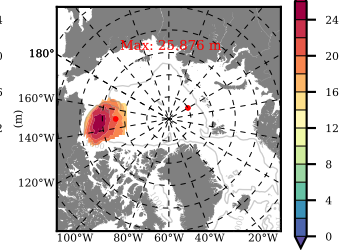

BCTGE28ERA5SC1 mean FWC (m) over 1980

Mean FWC (m) from BG Obs Sys. (Proshutinsky et al. GRL2018) over year 2003-2017

Mean FWC (m) from Init State

BCTGE28ERA5SC1 mean SSH anomaly

Mean DOT from Armitage et al. 2017 2003-2014