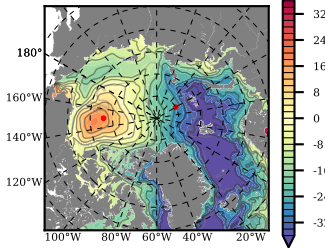

BCTGE28ERA5SC1 mean FWC (m) over 1980

Mean FWC (m) from BG Obs Sys. (Proshutinsky et al. GRL2018) over year 2003-2017

Mean FWC (m) from Init State

BCTGE28ERA5SC1 mean SSH anomaly

Mean DOT from Armitage et al. 2017 2003-2014