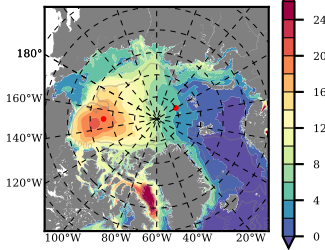

BCTGE28ERA5SC1 mean FWC (m) over 1980

Mean FWC (m) from BG Obs Sys. (Proshutinsky et al. GRL2018) over year 2003-2017

Mean FWC (m) from Init State

BCTGE28ERA5SC1 mean SSH anomaly

Mean DOT from Armitage et al. 2017 2003-2014