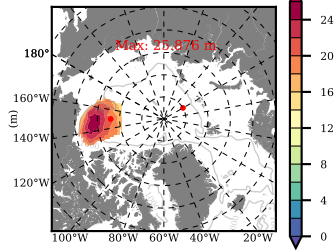

BCTGE28ERA5SC1 mean FWC (m) over 1981

Mean FWC (m) from BG Obs Sys. (Proshutinsky et al. GRL2018) over year 2003-2017

Mean FWC (m) from Init State

BCTGE28ERA5SC1 mean SSH anomaly

Mean DOT from Armitage et al. 2017 2003-2014