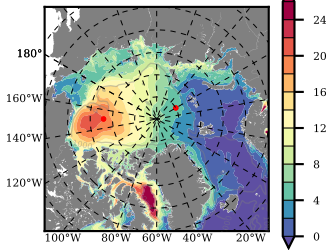

BCTGE28ERA5SC1 mean FWC (m) over 1981

Mean FWC (m) from BG Obs Sys. (Proshutinsky et al. GRL2018) over year 2003-2017

Mean FWC (m) from Init State

BCTGE28ERA5SC1 mean SSH anomaly

Mean DOT from Armitage et al. 2017 2003-2014