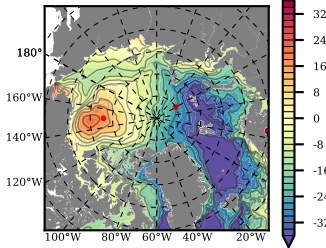

BCTGE28ERA5SC1 mean FWC (m) over 1981

Mean FWC (m) from BG Obs Sys. (Proshutinsky et al. GRL2018) over year 2003-2017

Mean FWC (m) from Init State

BCTGE28ERA5SC1 mean SSH anomaly

Mean DOT from Armitage et al. 2017 2003-2014