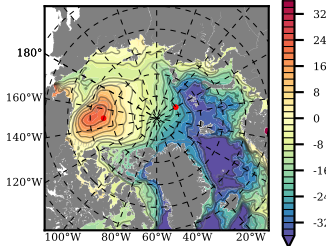

BCTGE28ERA5SC1 mean FWC (m) over 1982

Mean FWC (m) from BG Obs Sys. (Proshutinsky et al. GRL2018) over year 2003-2017

Mean FWC (m) from Init State

BCTGE28ERA5SC1 mean SSH anomaly

Mean DOT from Armitage et al. 2017 2003-2014