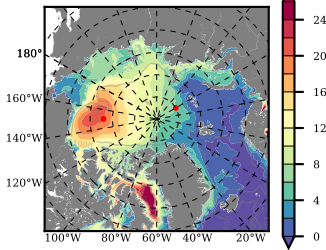

BCTGE28ERA5SC1 mean FWC (m) over 1982

Mean FWC (m) from BG Obs Sys. (Proshutinsky et al. GRL2018) over year 2003-2017

Mean FWC (m) from Init State

BCTGE28ERA5SC1 mean SSH anomaly

Mean DOT from Armitage et al. 2017 2003-2014