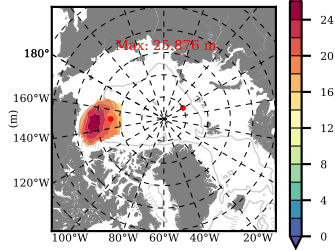

BCTGE28ERA5SC1 mean FWC (m) over 1982

Mean FWC (m) from BG Obs Sys. (Proshutinsky et al. GRL2018) over year 2003-2017

Mean FWC (m) from Init State

BCTGE28ERA5SC1 mean SSH anomaly

Mean DOT from Armitage et al. 2017 2003-2014