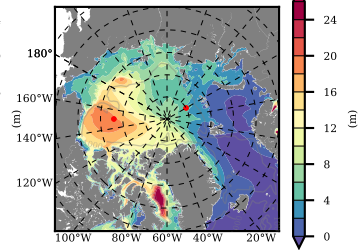

BCTGE28ERA5SC1 mean FWC (m) over 1982

Mean FWC (m) from BG Obs Sys. (Proshutinsky et al. GRL2018) over year 2003-2017

Mean FWC (m) from Init State

BCTGE28ERA5SC1 mean SSH anomaly

Mean DOT from Armitage et al. 2017 2003-2014