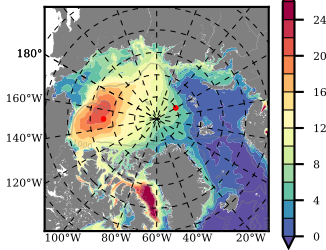

BCTGE28ERA5SC1 mean FWC (m) over 1983

Mean FWC (m) from BG Obs Sys. (Proshutinsky et al. GRL2018) over year 2003-2017

Mean FWC (m) from Init State

BCTGE28ERA5SC1 mean SSH anomaly

Mean DOT from Armitage et al. 2017 2003-2014