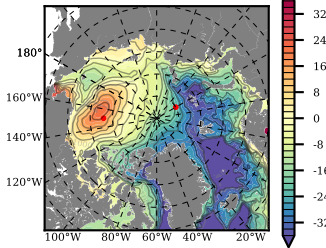

BCTGE28ERA5SC1 mean FWC (m) over 1983

Mean FWC (m) from BG Obs Sys. (Proshutinsky et al. GRL2018) over year 2003-2017

Mean FWC (m) from Init State

BCTGE28ERA5SC1 mean SSH anomaly

Mean DOT from Armitage et al. 2017 2003-2014