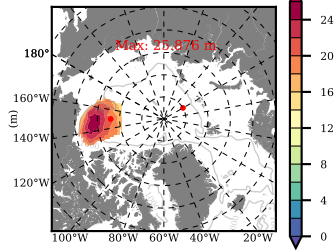

BCTGE28ERA5SC1 mean FWC (m) over 1983

Mean FWC (m) from BG Obs Sys. (Proshutinsky et al. GRL2018) over year 2003-2017

Mean FWC (m) from Init State

BCTGE28ERA5SC1 mean SSH anomaly

Mean DOT from Armitage et al. 2017 2003-2014