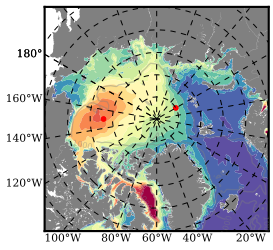

BCTGE28ERA5SC1 mean FWC (m) over 1984

Mean FWC (m) from BG Obs Sys. (Proshutinsky et al. GRL2018) over year 2003-2017

Mean FWC (m) from Init State

BCTGE28ERA5SC1 mean SSH anomaly

Mean DOT from Armitage et al. 2017 2003-2014