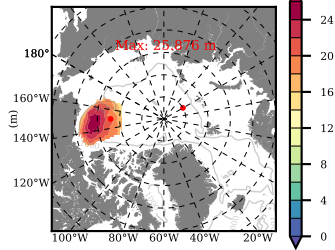

BCTGE28ERA5SC1 mean FWC (m) over 1984

Mean FWC (m) from BG Obs Sys. (Proshutinsky et al. GRL2018) over year 2003-2017

Mean FWC (m) from Init State

BCTGE28ERA5SC1 mean SSH anomaly

Mean DOT from Armitage et al. 2017 2003-2014