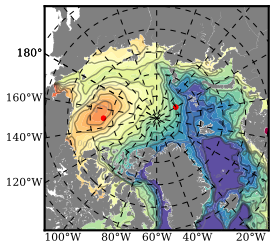

BCTGE28ERA5SC1 mean FWC (m) over 1984

Mean FWC (m) from BG Obs Sys. (Proshutinsky et al. GRL2018) over year 2003-2017

Mean FWC (m) from Init State

BCTGE28ERA5SC1 mean SSH anomaly

Mean DOT from Armitage et al. 2017 2003-2014