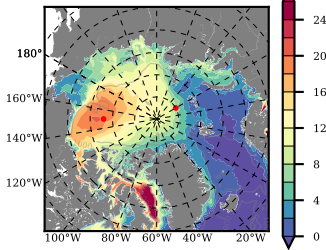

BCTGE28ERA5SC1 mean FWC (m) over 1985

Mean FWC (m) from BG Obs Sys. (Proshutinsky et al. GRL2018) over year 2003-2017

Mean FWC (m) from Init State

BCTGE28ERA5SC1 mean SSH anomaly

Mean DOT from Armitage et al. 2017 2003-2014