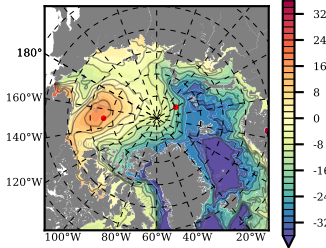

BCTGE28ERA5SC1 mean FWC (m) over 1985

Mean FWC (m) from BG Obs Sys. (Proshutinsky et al. GRL2018) over year 2003-2017

Mean FWC (m) from Init State

BCTGE28ERA5SC1 mean SSH anomaly

Mean DOT from Armitage et al. 2017 2003-2014