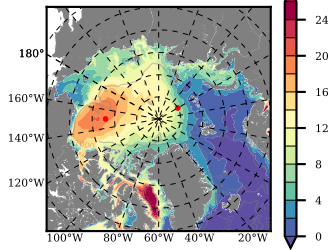

BCTGE28ERA5SC1 mean FWC (m) over 1986

Mean FWC (m) from BG Obs Sys. (Proshutinsky et al. GRL2018) over year 2003-2017

Mean FWC (m) from Init State

BCTGE28ERA5SC1 mean SSH anomaly

Mean DOT from Armitage et al. 2017 2003-2014