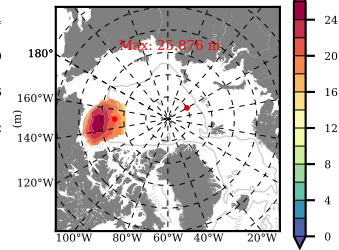

BCTGE28ERA5SC1 mean FWC (m) over 1986

Mean FWC (m) from BG Obs Sys. (Proshutinsky et al. GRL2018) over year 2003-2017

Mean FWC (m) from Init State

BCTGE28ERA5SC1 mean SSH anomaly

Mean DOT from Armitage et al. 2017 2003-2014