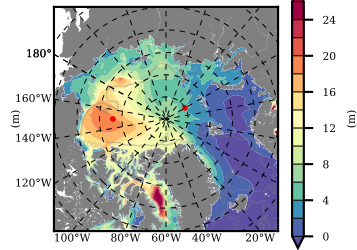

BCTGE28ERA5SC1 mean FWC (m) over 1986

Mean FWC (m) from BG Obs Sys. (Proshutinsky et al. GRL2018) over year 2003-2017

Mean FWC (m) from Init State

BCTGE28ERA5SC1 mean SSH anomaly

Mean DOT from Armitage et al. 2017 2003-2014