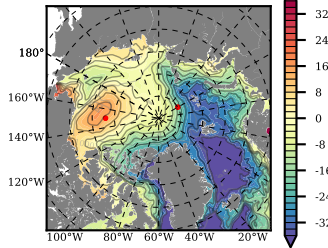

BCTGE28ERA5SC1 mean FWC (m) over 1986

Mean FWC (m) from BG Obs Sys. (Proshutinsky et al. GRL2018) over year 2003-2017

Mean FWC (m) from Init State

BCTGE28ERA5SC1 mean SSH anomaly

Mean DOT from Armitage et al. 2017 2003-2014