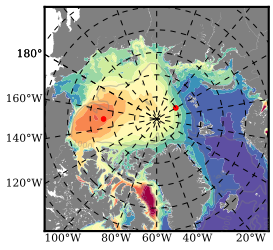

BCTGE28ERA5SC1 mean FWC (m) over 1987

Mean FWC (m) from BG Obs Sys. (Proshutinsky et al. GRL2018) over year 2003-2017

Mean FWC (m) from Init State

BCTGE28ERA5SC1 mean SSH anomaly

Mean DOT from Armitage et al. 2017 2003-2014