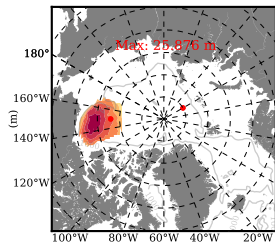

BCTGE28ERA5SC1 mean FWC (m) over 1987

Mean FWC (m) from BG Obs Sys. (Proshutinsky et al. GRL2018) over year 2003-2017

Mean FWC (m) from Init State

BCTGE28ERA5SC1 mean SSH anomaly

Mean DOT from Armitage et al. 2017 2003-2014