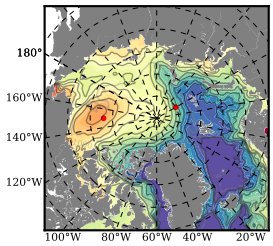

BCTGE28ERA5SC1 mean FWC (m) over 1987

Mean FWC (m) from BG Obs Sys. (Proshutinsky et al. GRL2018) over year 2003-2017

Mean FWC (m) from Init State

BCTGE28ERA5SC1 mean SSH anomaly

Mean DOT from Armitage et al. 2017 2003-2014