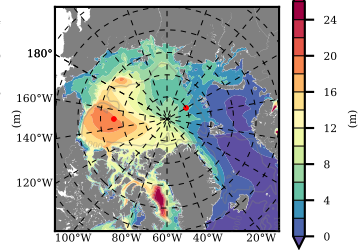

BCTGE28ERA5SC1 mean FWC (m) over 1987

Mean FWC (m) from BG Obs Sys. (Proshutinsky et al. GRL2018) over year 2003-2017

Mean FWC (m) from Init State

BCTGE28ERA5SC1 mean SSH anomaly

Mean DOT from Armitage et al. 2017 2003-2014