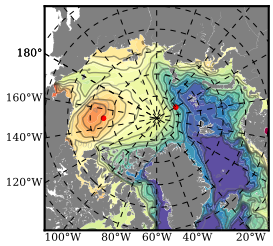

BCTGE28ERA5SC1 mean FWC (m) over 1988

Mean FWC (m) from BG Obs Sys. (Proshutinsky et al. GRL2018) over year 2003-2017

Mean FWC (m) from Init State

BCTGE28ERA5SC1 mean SSH anomaly

Mean DOT from Armitage et al. 2017 2003-2014