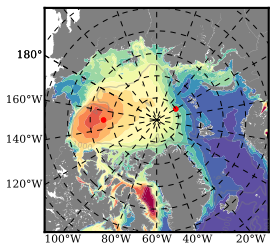

BCTGE28ERA5SC1 mean FWC (m) over 1988

Mean FWC (m) from BG Obs Sys. (Proshutinsky et al. GRL2018) over year 2003-2017

Mean FWC (m) from Init State

BCTGE28ERA5SC1 mean SSH anomaly

Mean DOT from Armitage et al. 2017 2003-2014