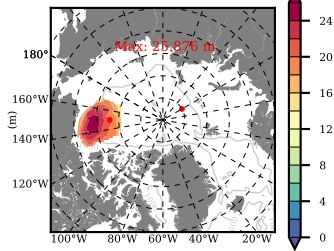

BCTGE28ERA5SC1 mean FWC (m) over 1988

Mean FWC (m) from BG Obs Sys. (Proshutinsky et al. GRL2018) over year 2003-2017

Mean FWC (m) from Init State

BCTGE28ERA5SC1 mean SSH anomaly

Mean DOT from Armitage et al. 2017 2003-2014