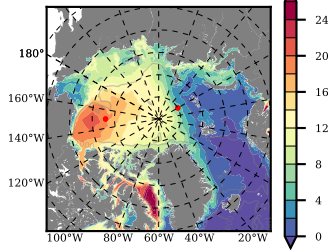

BCTGE28ERA5SC1 mean FWC (m) over 1989

Mean FWC (m) from BG Obs Sys. (Proshutinsky et al. GRL2018) over year 2003-2017

Mean FWC (m) from Init State

BCTGE28ERA5SC1 mean SSH anomaly

Mean DOT from Armitage et al. 2017 2003-2014