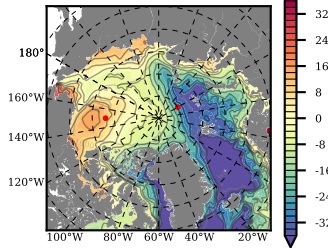

BCTGE28ERA5SC1 mean FWC (m) over 1989

Mean FWC (m) from BG Obs Sys. (Proshutinsky et al. GRL2018) over year 2003-2017

Mean FWC (m) from Init State

BCTGE28ERA5SC1 mean SSH anomaly

Mean DOT from Armitage et al. 2017 2003-2014