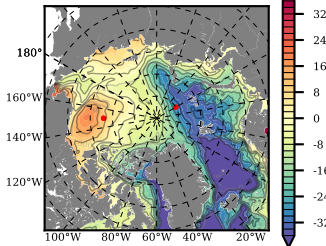

BCTGE28ERA5SC1 mean FWC (m) over 1990

Mean FWC (m) from BG Obs Sys. (Proshutinsky et al. GRL2018) over year 2003-2017

Mean FWC (m) from Init State

BCTGE28ERA5SC1 mean SSH anomaly

Mean DOT from Armitage et al. 2017 2003-2014