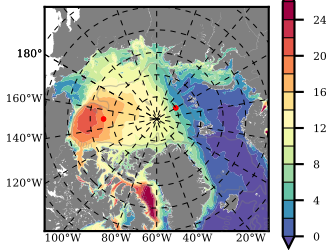

BCTGE28ERA5SC1 mean FWC (m) over 1990

Mean FWC (m) from BG Obs Sys. (Proshutinsky et al. GRL2018) over year 2003-2017

Mean FWC (m) from Init State

BCTGE28ERA5SC1 mean SSH anomaly

Mean DOT from Armitage et al. 2017 2003-2014