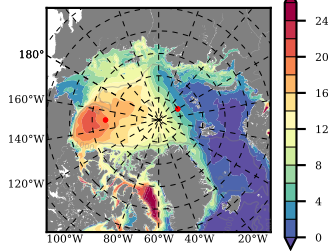

BCTGE28ERA5SC1 mean FWC (m) over 1991

Mean FWC (m) from BG Obs Sys. (Proshutinsky et al. GRL2018) over year 2003-2017

Mean FWC (m) from Init State

BCTGE28ERA5SC1 mean SSH anomaly

Mean DOT from Armitage et al. 2017 2003-2014