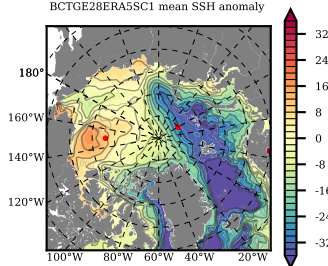

BCTGE28ERA5SC1 mean FWC (m) over 1991

Mean FWC (m) from BG Obs Sys. (Proshutinsky et al. GRL2018) over year 2003-2017

Mean FWC (m) from Init State

BCTGE28ERA5SC1 mean SSH anomaly

Mean DOT from Armitage et al. 2017 2003-2014