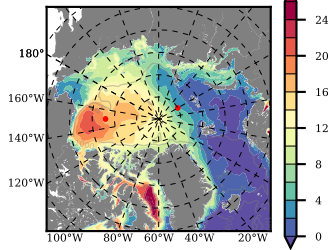

BCTGE28ERA5SC1 mean FWC (m) over 1992

Mean FWC (m) from BG Obs Sys. (Proshutinsky et al. GRL2018) over year 2003-2017

Mean FWC (m) from Init State

BCTGE28ERA5SC1 mean SSH anomaly

Mean DOT from Armitage et al. 2017 2003-2014