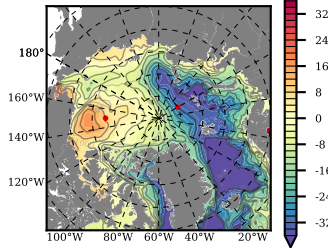

BCTGE28ERA5SC1 mean FWC (m) over 1992

Mean FWC (m) from BG Obs Sys. (Proshutinsky et al. GRL2018) over year 2003-2017

Mean FWC (m) from Init State

BCTGE28ERA5SC1 mean SSH anomaly

Mean DOT from Armitage et al. 2017 2003-2014