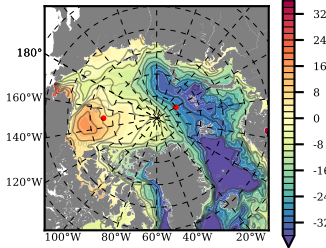

BCTGE28ERA5SC1 mean FWC (m) over 1993

Mean FWC (m) from BG Obs Sys. (Proshutinsky et al. GRL2018) over year 2003-2017

Mean FWC (m) from Init State

BCTGE28ERA5SC1 mean SSH anomaly

Mean DOT from Armitage et al. 2017 2003-2014