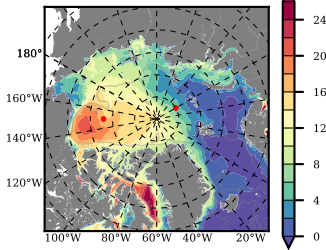

BCTGE28ERA5SC1 mean FWC (m) over 1993

Mean FWC (m) from BG Obs Sys. (Proshutinsky et al. GRL2018) over year 2003-2017

Mean FWC (m) from Init State

BCTGE28ERA5SC1 mean SSH anomaly

Mean DOT from Armitage et al. 2017 2003-2014