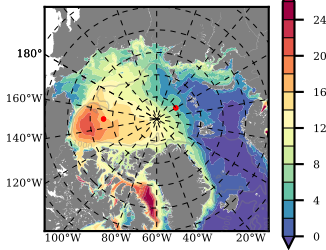

BCTGE28ERA5SC1 mean FWC (m) over 1994

Mean FWC (m) from BG Obs Sys. (Proshutinsky et al. GRL2018) over year 2003-2017

Mean FWC (m) from Init State

BCTGE28ERA5SC1 mean SSH anomaly

Mean DOT from Armitage et al. 2017 2003-2014