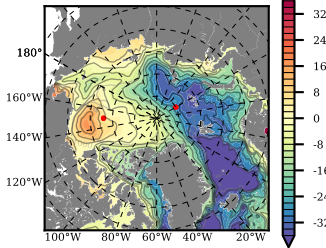

BCTGE28ERA5SC1 mean FWC (m) over 1994

Mean FWC (m) from BG Obs Sys. (Proshutinsky et al. GRL2018) over year 2003-2017

Mean FWC (m) from Init State

BCTGE28ERA5SC1 mean SSH anomaly

Mean DOT from Armitage et al. 2017 2003-2014