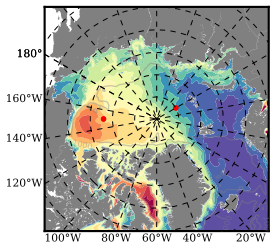

BCTGE28ERA5SC1 mean FWC (m) over 1995

Mean FWC (m) from BG Obs Sys. (Proshutinsky et al. GRL2018) over year 2003-2017

Mean FWC (m) from Init State

BCTGE28ERA5SC1 mean SSH anomaly

Mean DOT from Armitage et al. 2017 2003-2014