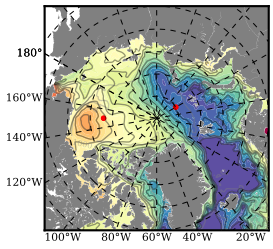

BCTGE28ERA5SC1 mean FWC (m) over 1995

Mean FWC (m) from BG Obs Sys. (Proshutinsky et al. GRL2018) over year 2003-2017

Mean FWC (m) from Init State

BCTGE28ERA5SC1 mean SSH anomaly

Mean DOT from Armitage et al. 2017 2003-2014