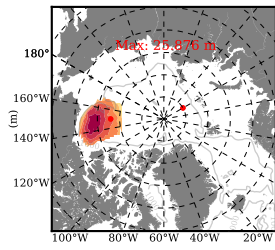

BCTGE28ERA5SC1 mean FWC (m) over 1995

Mean FWC (m) from BG Obs Sys. (Proshutinsky et al. GRL2018) over year 2003-2017

Mean FWC (m) from Init State

BCTGE28ERA5SC1 mean SSH anomaly

Mean DOT from Armitage et al. 2017 2003-2014