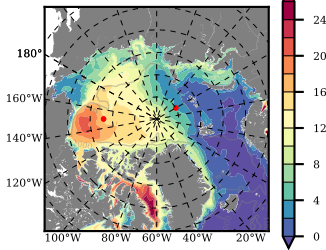

BCTGE28ERA5SC1 mean FWC (m) over 1996

Mean FWC (m) from BG Obs Sys. (Proshutinsky et al. GRL2018) over year 2003-2017

Mean FWC (m) from Init State

BCTGE28ERA5SC1 mean SSH anomaly

Mean DOT from Armitage et al. 2017 2003-2014