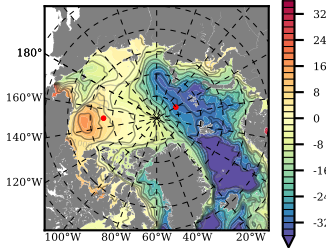

BCTGE28ERA5SC1 mean FWC (m) over 1996

Mean FWC (m) from BG Obs Sys. (Proshutinsky et al. GRL2018) over year 2003-2017

Mean FWC (m) from Init State

BCTGE28ERA5SC1 mean SSH anomaly

Mean DOT from Armitage et al. 2017 2003-2014