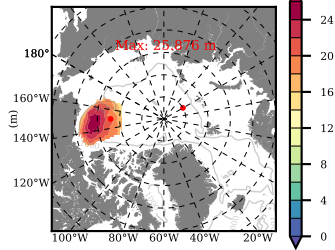

BCTGE28ERA5SC1 mean FWC (m) over 1996

Mean FWC (m) from BG Obs Sys. (Proshutinsky et al. GRL2018) over year 2003-2017

Mean FWC (m) from Init State

BCTGE28ERA5SC1 mean SSH anomaly

Mean DOT from Armitage et al. 2017 2003-2014