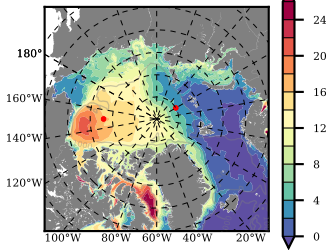

BCTGE28ERA5SC1 mean FWC (m) over 1997

Mean FWC (m) from BG Obs Sys. (Proshutinsky et al. GRL2018) over year 2003-2017

Mean FWC (m) from Init State

BCTGE28ERA5SC1 mean SSH anomaly

Mean DOT from Armitage et al. 2017 2003-2014