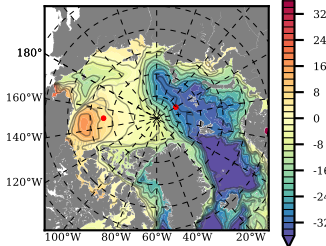

BCTGE28ERA5SC1 mean FWC (m) over 1997

Mean FWC (m) from BG Obs Sys. (Proshutinsky et al. GRL2018) over year 2003-2017

Mean FWC (m) from Init State

BCTGE28ERA5SC1 mean SSH anomaly

Mean DOT from Armitage et al. 2017 2003-2014