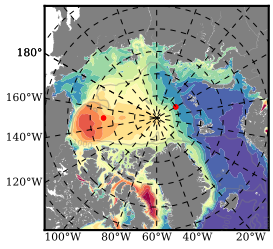

BCTGE28ERA5SC1 mean FWC (m) over 1998

Mean FWC (m) from BG Obs Sys. (Proshutinsky et al. GRL2018) over year 2003-2017

Mean FWC (m) from Init State

BCTGE28ERA5SC1 mean SSH anomaly

Mean DOT from Armitage et al. 2017 2003-2014