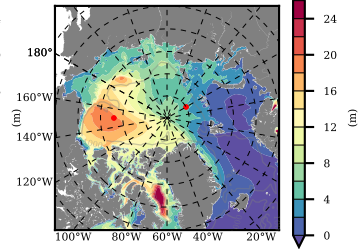

BCTGE28ERA5SC1 mean FWC (m) over 1998

Mean FWC (m) from BG Obs Sys. (Proshutinsky et al. GRL2018) over year 2003-2017

Mean FWC (m) from Init State

BCTGE28ERA5SC1 mean SSH anomaly

Mean DOT from Armitage et al. 2017 2003-2014