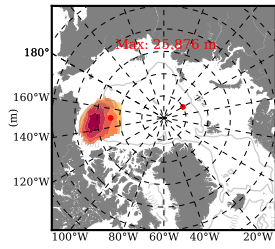

BCTGE28ERA5SC1 mean FWC (m) over 1998

Mean FWC (m) from BG Obs Sys. (Proshutinsky et al. GRL2018) over year 2003-2017

Mean FWC (m) from Init State

BCTGE28ERA5SC1 mean SSH anomaly

Mean DOT from Armitage et al. 2017 2003-2014