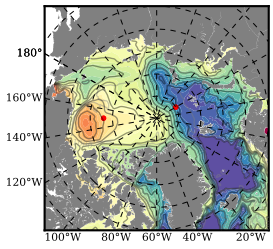

BCTGE28ERA5SC1 mean FWC (m) over 1998

Mean FWC (m) from BG Obs Sys. (Proshutinsky et al. GRL2018) over year 2003-2017

Mean FWC (m) from Init State

BCTGE28ERA5SC1 mean SSH anomaly

Mean DOT from Armitage et al. 2017 2003-2014