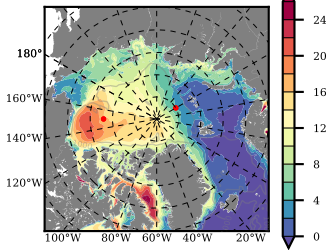

BCTGE28ERA5SC1 mean FWC (m) over 1999

Mean FWC (m) from BG Obs Sys. (Proshutinsky et al. GRL2018) over year 2003-2017

Mean FWC (m) from Init State

BCTGE28ERA5SC1 mean SSH anomaly

Mean DOT from Armitage et al. 2017 2003-2014