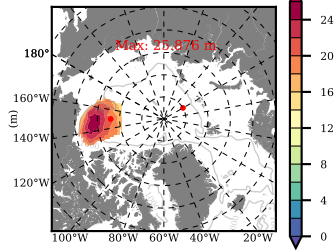

BCTGE28ERA5SC1 mean FWC (m) over 1999

Mean FWC (m) from BG Obs Sys. (Proshutinsky et al. GRL2018) over year 2003-2017

Mean FWC (m) from Init State

BCTGE28ERA5SC1 mean SSH anomaly

Mean DOT from Armitage et al. 2017 2003-2014