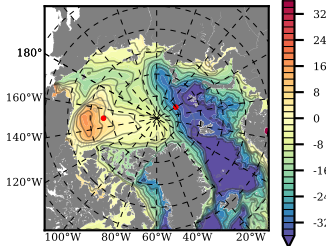

BCTGE28ERA5SC1 mean FWC (m) over 1999

Mean FWC (m) from BG Obs Sys. (Proshutinsky et al. GRL2018) over year 2003-2017

Mean FWC (m) from Init State

BCTGE28ERA5SC1 mean SSH anomaly

Mean DOT from Armitage et al. 2017 2003-2014