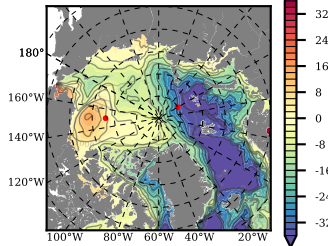

BCTGE28ERA5SC1 mean FWC (m) over 2000

Mean FWC (m) from BG Obs Sys. (Proshutinsky et al. GRL2018) over year 2003-2017

Mean FWC (m) from Init State

BCTGE28ERA5SC1 mean SSH anomaly

Mean DOT from Armitage et al. 2017 2003-2014