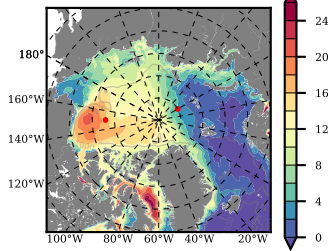

BCTGE28ERA5SC1 mean FWC (m) over 2000

Mean FWC (m) from BG Obs Sys. (Proshutinsky et al. GRL2018) over year 2003-2017

Mean FWC (m) from Init State

BCTGE28ERA5SC1 mean SSH anomaly

Mean DOT from Armitage et al. 2017 2003-2014