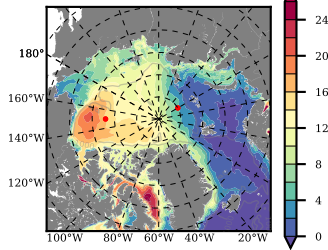

BCTGE28ERA5SC1 mean FWC (m) over 2001

Mean FWC (m) from BG Obs Sys. (Proshutinsky et al. GRL2018) over year 2003-2017

Mean FWC (m) from Init State

BCTGE28ERA5SC1 mean SSH anomaly

Mean DOT from Armitage et al. 2017 2003-2014