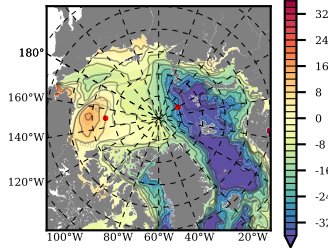

BCTGE28ERA5SC1 mean FWC (m) over 2001

Mean FWC (m) from BG Obs Sys. (Proshutinsky et al. GRL2018) over year 2003-2017

Mean FWC (m) from Init State

BCTGE28ERA5SC1 mean SSH anomaly

Mean DOT from Armitage et al. 2017 2003-2014