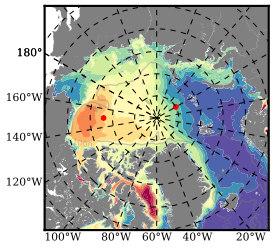

BCTGE28ERA5SC1 mean FWC (m) over 2002

Mean FWC (m) from BG Obs Sys. (Proshutinsky et al. GRL2018) over year 2003-2017

Mean FWC (m) from Init State

BCTGE28ERA5SC1 mean SSH anomaly

Mean DOT from Armitage et al. 2017 2003-2014