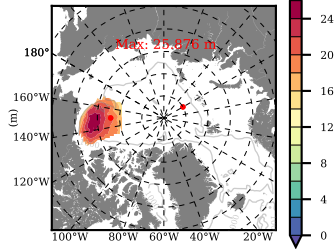

BCTGE28ERA5SC1 mean FWC (m) over 2002

Mean FWC (m) from BG Obs Sys. (Proshutinsky et al. GRL2018) over year 2003-2017

Mean FWC (m) from Init State

BCTGE28ERA5SC1 mean SSH anomaly

Mean DOT from Armitage et al. 2017 2003-2014