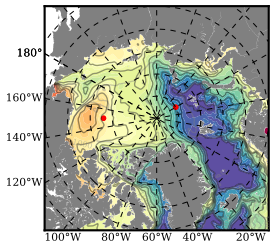

BCTGE28ERA5SC1 mean FWC (m) over 2002

Mean FWC (m) from BG Obs Sys. (Proshutinsky et al. GRL2018) over year 2003-2017

Mean FWC (m) from Init State

BCTGE28ERA5SC1 mean SSH anomaly

Mean DOT from Armitage et al. 2017 2003-2014