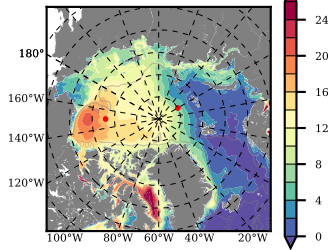

BCTGE28ERA5SC1 mean FWC (m) over 2003

Mean FWC (m) from BG Obs Sys. (Proshutinsky et al. GRL2018) over year 2003

Mean FWC (m) from Init State

BCTGE28ERA5SC1 mean SSH anomaly

Mean DOT from Armitage et al. 2017 2003