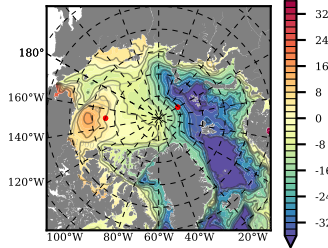

BCTGE28ERA5SC1 mean FWC (m) over 2003

Mean FWC (m) from BG Obs Sys. (Proshutinsky et al. GRL2018) over year 2003

Mean FWC (m) from Init State

BCTGE28ERA5SC1 mean SSH anomaly

Mean DOT from Armitage et al. 2017 2003