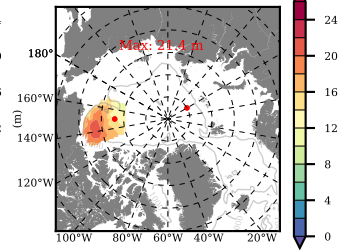

BCTGE28ERA5SC1 mean FWC (m) over 2003

Mean FWC (m) from BG Obs Sys. (Proshutinsky et al. GRL2018) over year 2003

Mean FWC (m) from Init State

BCTGE28ERA5SC1 mean SSH anomaly

Mean DOT from Armitage et al. 2017 2003