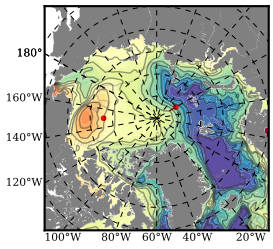

BCTGE28ERA5SC1 mean FWC (m) over 2004

Mean FWC (m) from BG Obs Sys. (Proshutinsky et al. GRL2018) over year 2004

Mean FWC (m) from Init State

BCTGE28ERA5SC1 mean SSH anomaly

Mean DOT from Armitage et al. 2017 2004