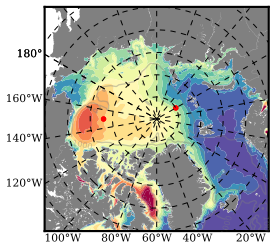

BCTGE28ERA5SC1 mean FWC (m) over 2004

Mean FWC (m) from BG Obs Sys. (Proshutinsky et al. GRL2018) over year 2004

Mean FWC (m) from Init State

BCTGE28ERA5SC1 mean SSH anomaly

Mean DOT from Armitage et al. 2017 2004