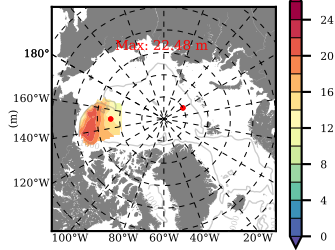

BCTGE28ERA5SC1 mean FWC (m) over 2004

Mean FWC (m) from BG Obs Sys. (Proshutinsky et al. GRL2018) over year 2004

Mean FWC (m) from Init State

BCTGE28ERA5SC1 mean SSH anomaly

Mean DOT from Armitage et al. 2017 2004