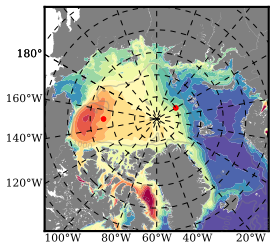

BCTGE28ERA5SC1 mean FWC (m) over 2005

Mean FWC (m) from BG Obs Sys. (Proshutinsky et al. GRL2018) over year 2005

Mean FWC (m) from Init State

BCTGE28ERA5SC1 mean SSH anomaly

Mean DOT from Armitage et al. 2017 2005