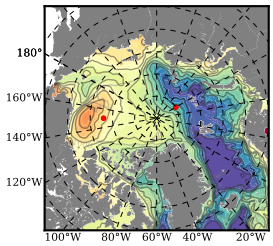

BCTGE28ERA5SC1 mean FWC (m) over 2005

Mean FWC (m) from BG Obs Sys. (Proshutinsky et al. GRL2018) over year 2005

Mean FWC (m) from Init State

BCTGE28ERA5SC1 mean SSH anomaly

Mean DOT from Armitage et al. 2017 2005