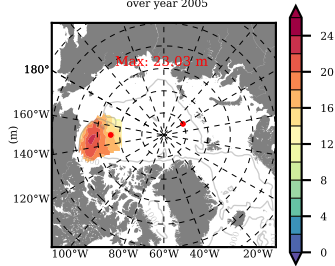

BCTGE28ERA5SC1 mean FWC (m) over 2005

Mean FWC (m) from BG Obs Sys. (Proshutinsky et al. GRL2018) over year 2005

Mean FWC (m) from Init State

BCTGE28ERA5SC1 mean SSH anomaly

Mean DOT from Armitage et al. 2017 2005